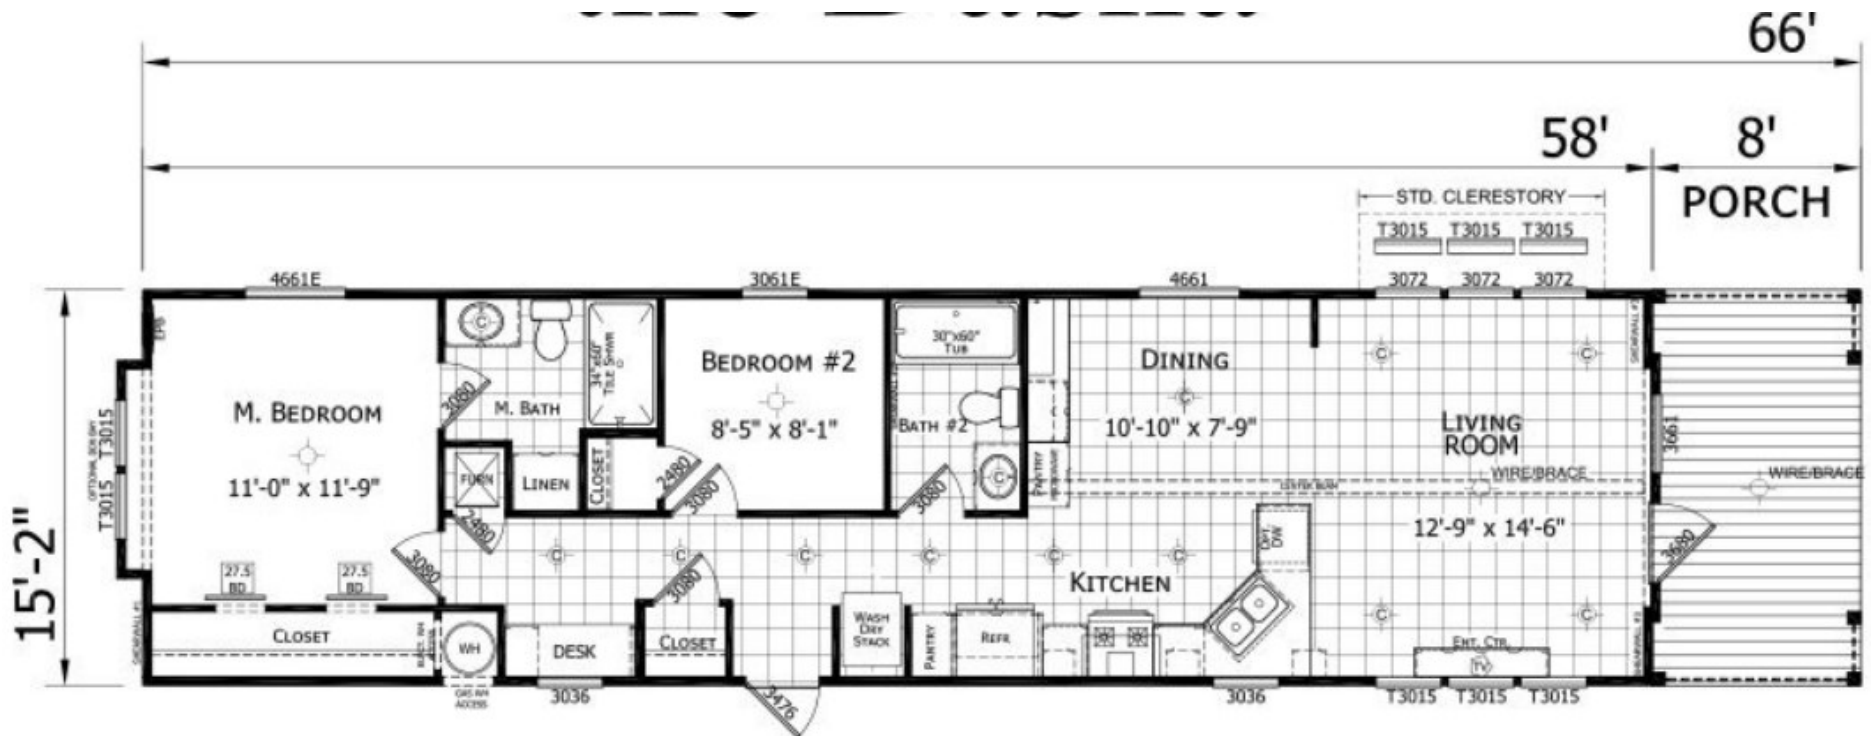

THE DASHA

880 SQFT

view our display models at 1201 U.S. Hwy. 175 W. Athens, TX 75751

(903) 292-5172

www.rrcathens.com

MHDRET00036207/IHB1526