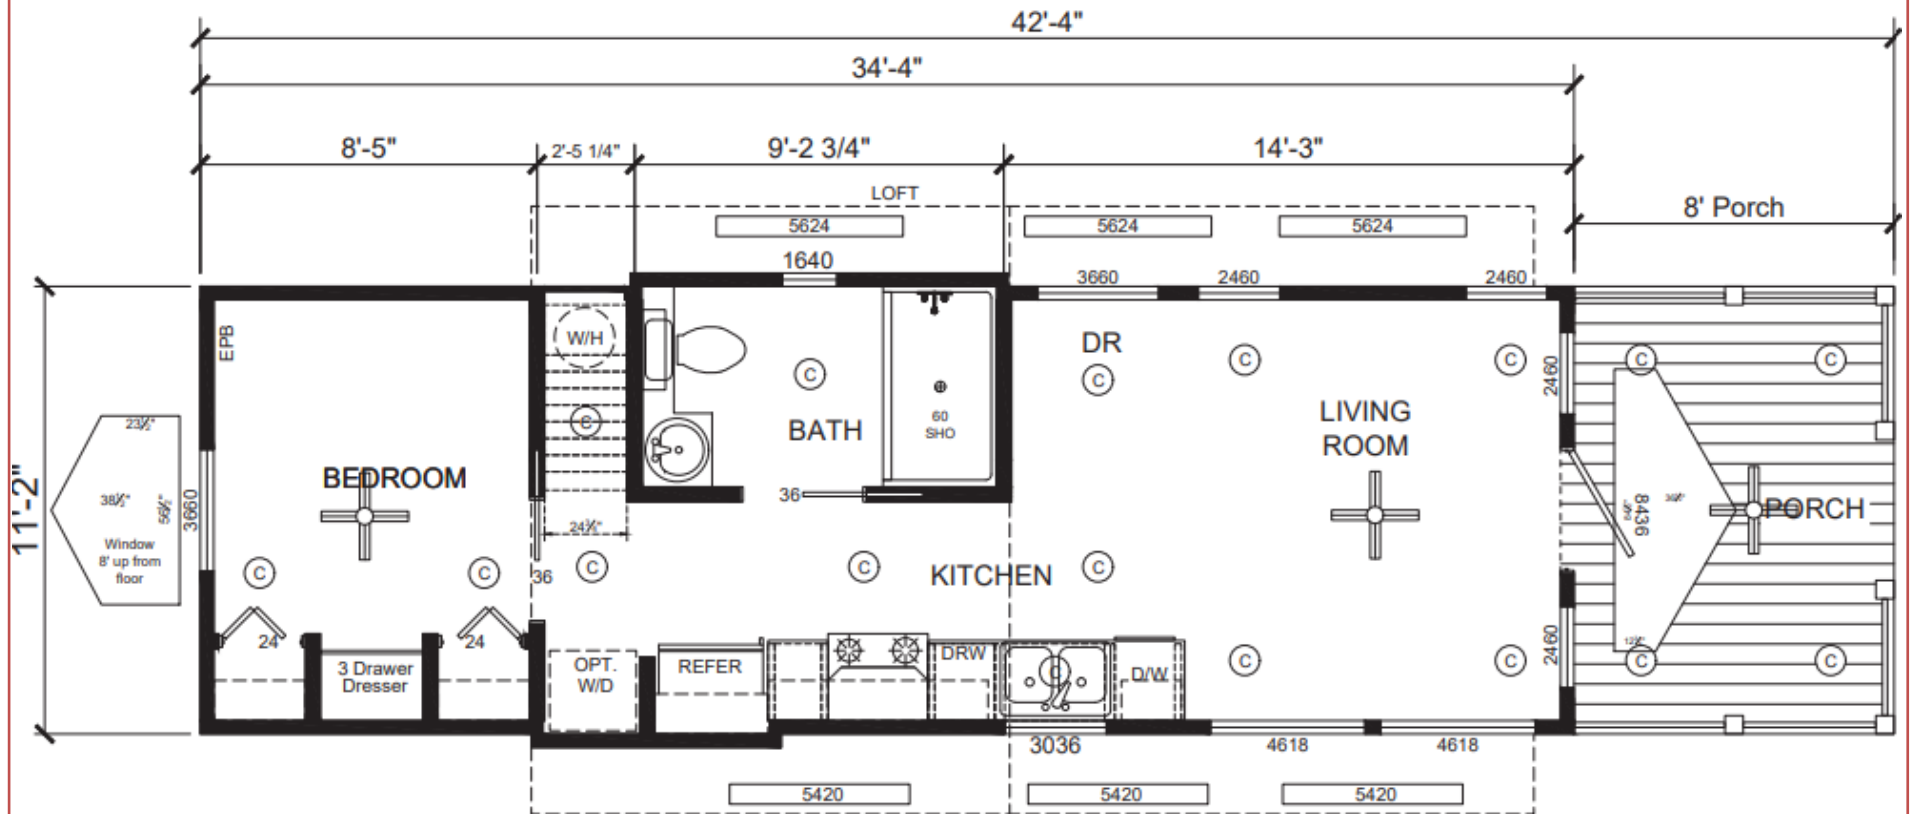

LARK—Loft

399SQFT

**Recreational
Resort Cottages
and cabins**

view our display models at 1201 U.S. Hwy. 175 W. Athens, TX 75751

(903) 292-5172

www.rrcathens.com

MHDRET00036207/IHB1526