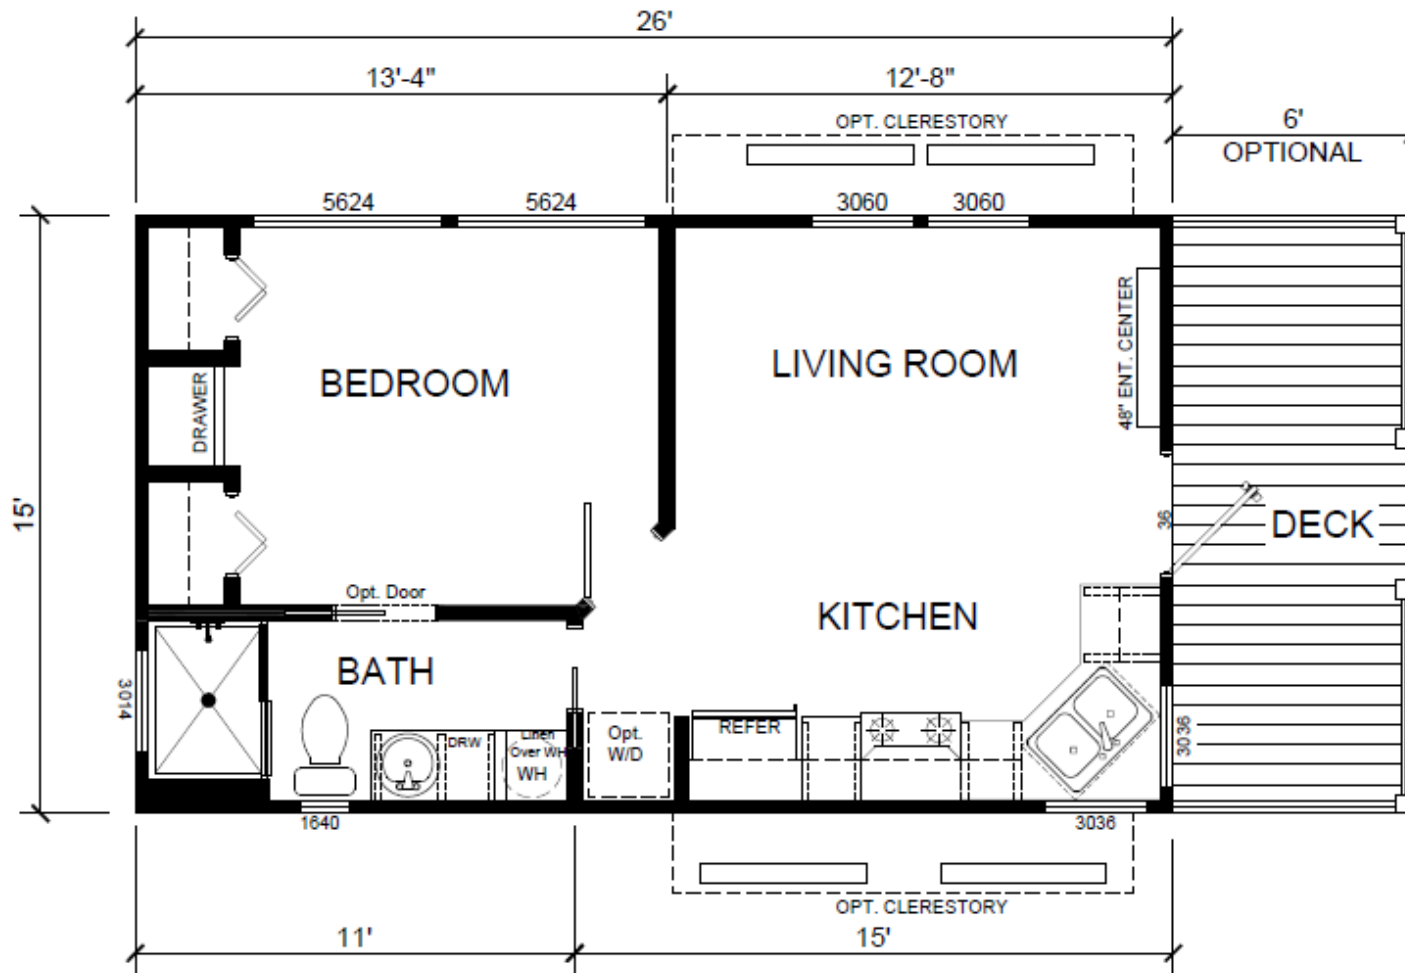

THE PREMIER

399
Sqft

view our display models at 1201 U.S. Hwy. 175 W. Athens, TX 75751

(903) 292-5172

www.rrcathens.com

MHDRET00036207/IHB1526

**Recreational
Resort Cottages
and cabins**