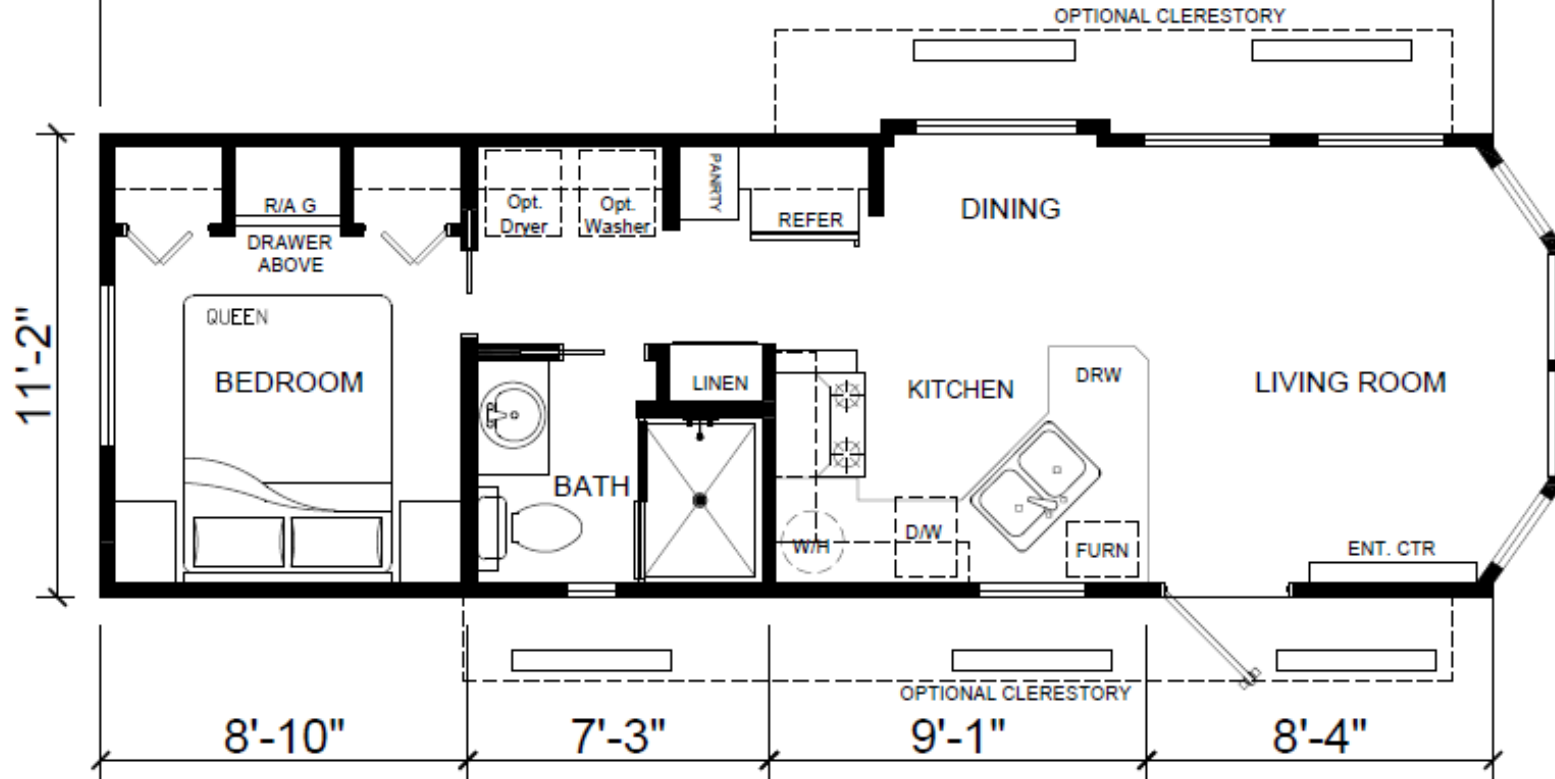

Stillwater

399 SQFT

33'-6"

Recreational
Resort Cottages
and cabins

View our display models at: 1201 U.S. Hwy. 175 W. Athens, TX 75751

(903) 292-5172

www.rrcathens.com

MHDRET00036207/IHB1526