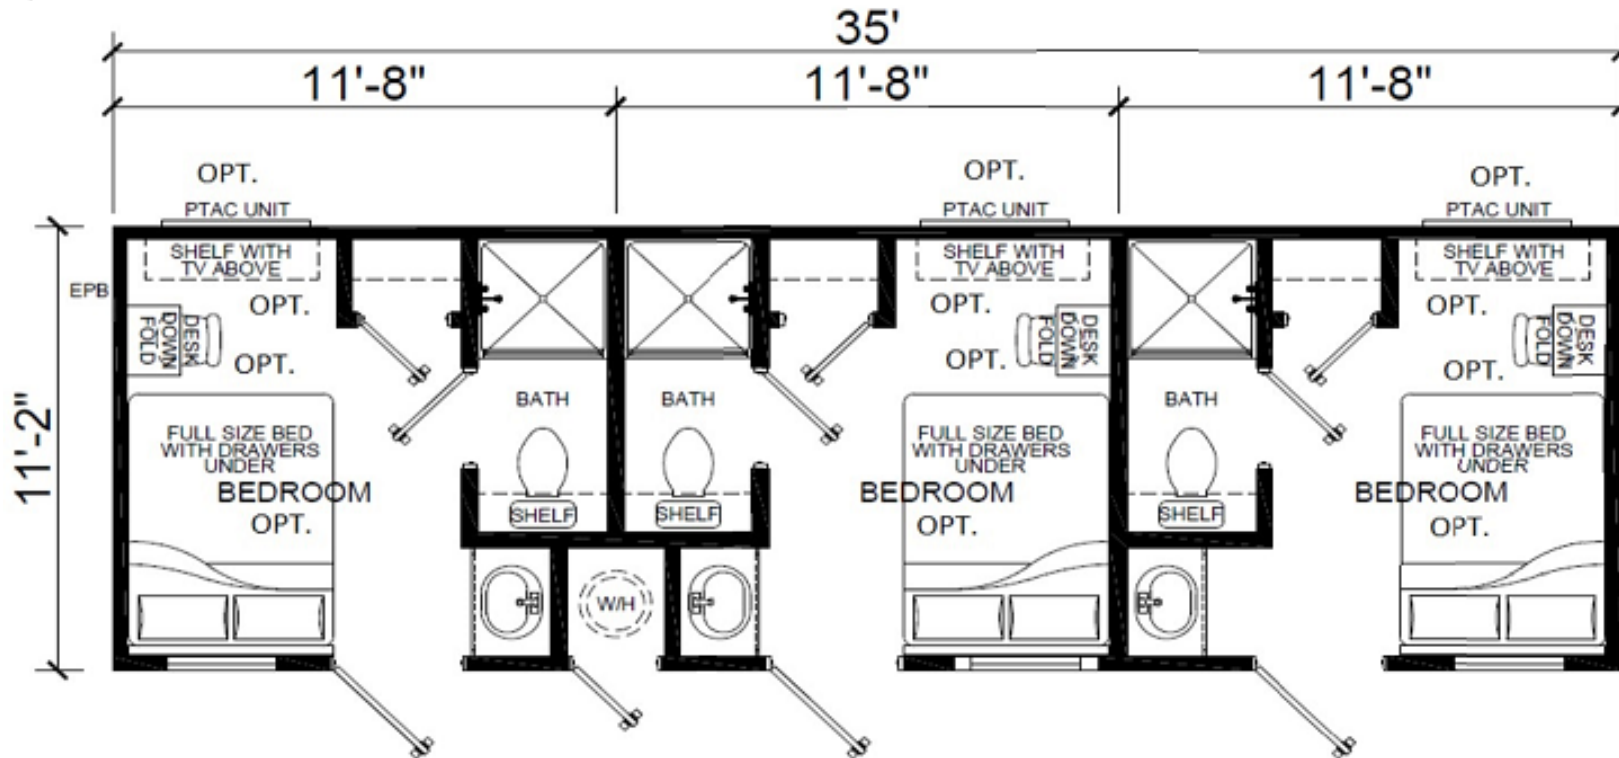

Bear's Den P-534

399 sqft

view our display models at 1201 U.S. Hwy. 175 W. Athens, TX 75751

(903) 292-5172

www.rrcathens.com

MHDRET00036207/IHB1526

**Recreational
Resort Cottages
and cabins**