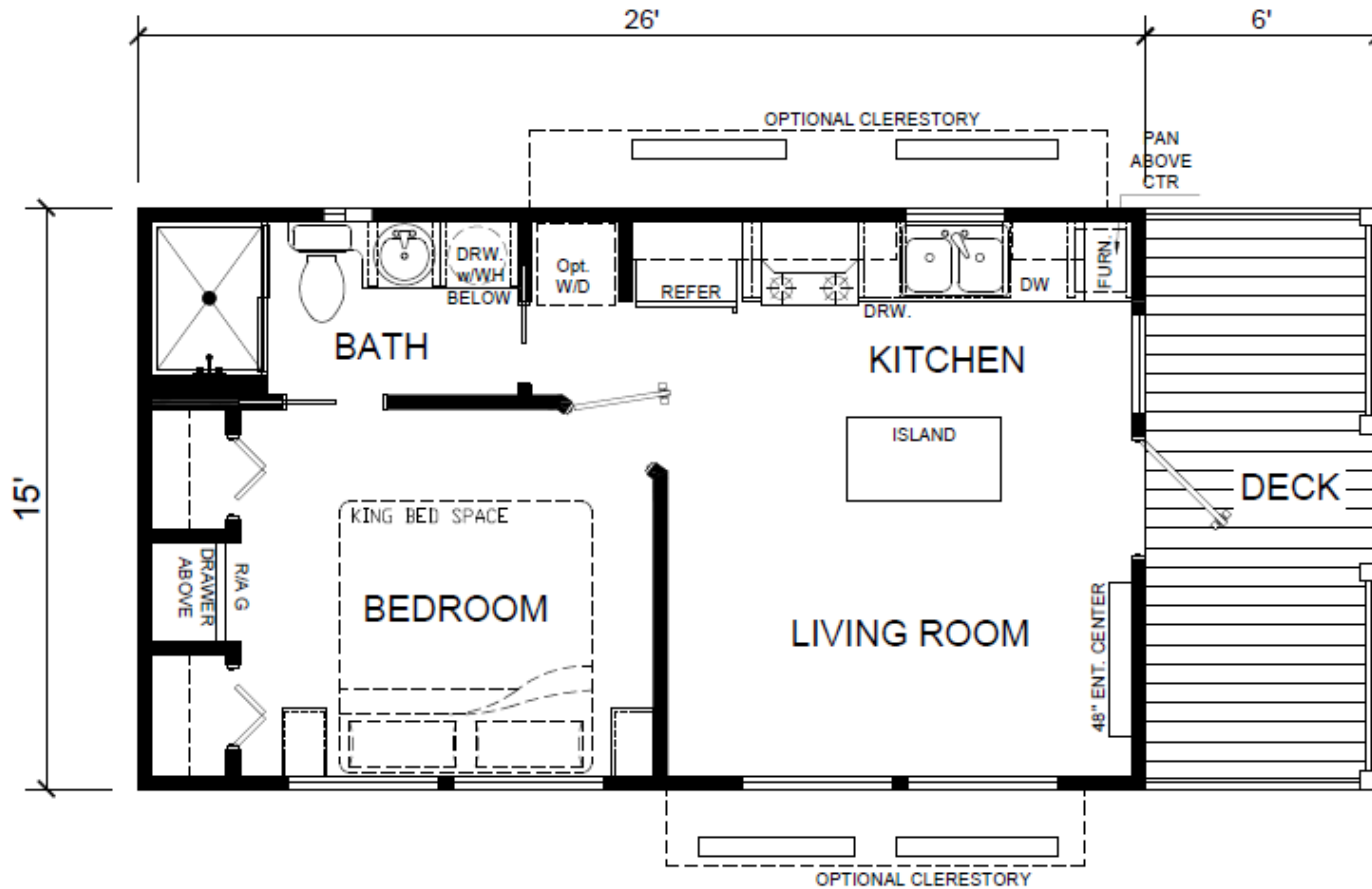

# The TUMBLEWEED

NO LOFT

399 Sqft

view our display models at 1201 U.S. Hwy. 175 W. Athens, TX 75751

**(903) 292-5172**

**www.rrcathens.com**

MHDRET00036207/IHB1526