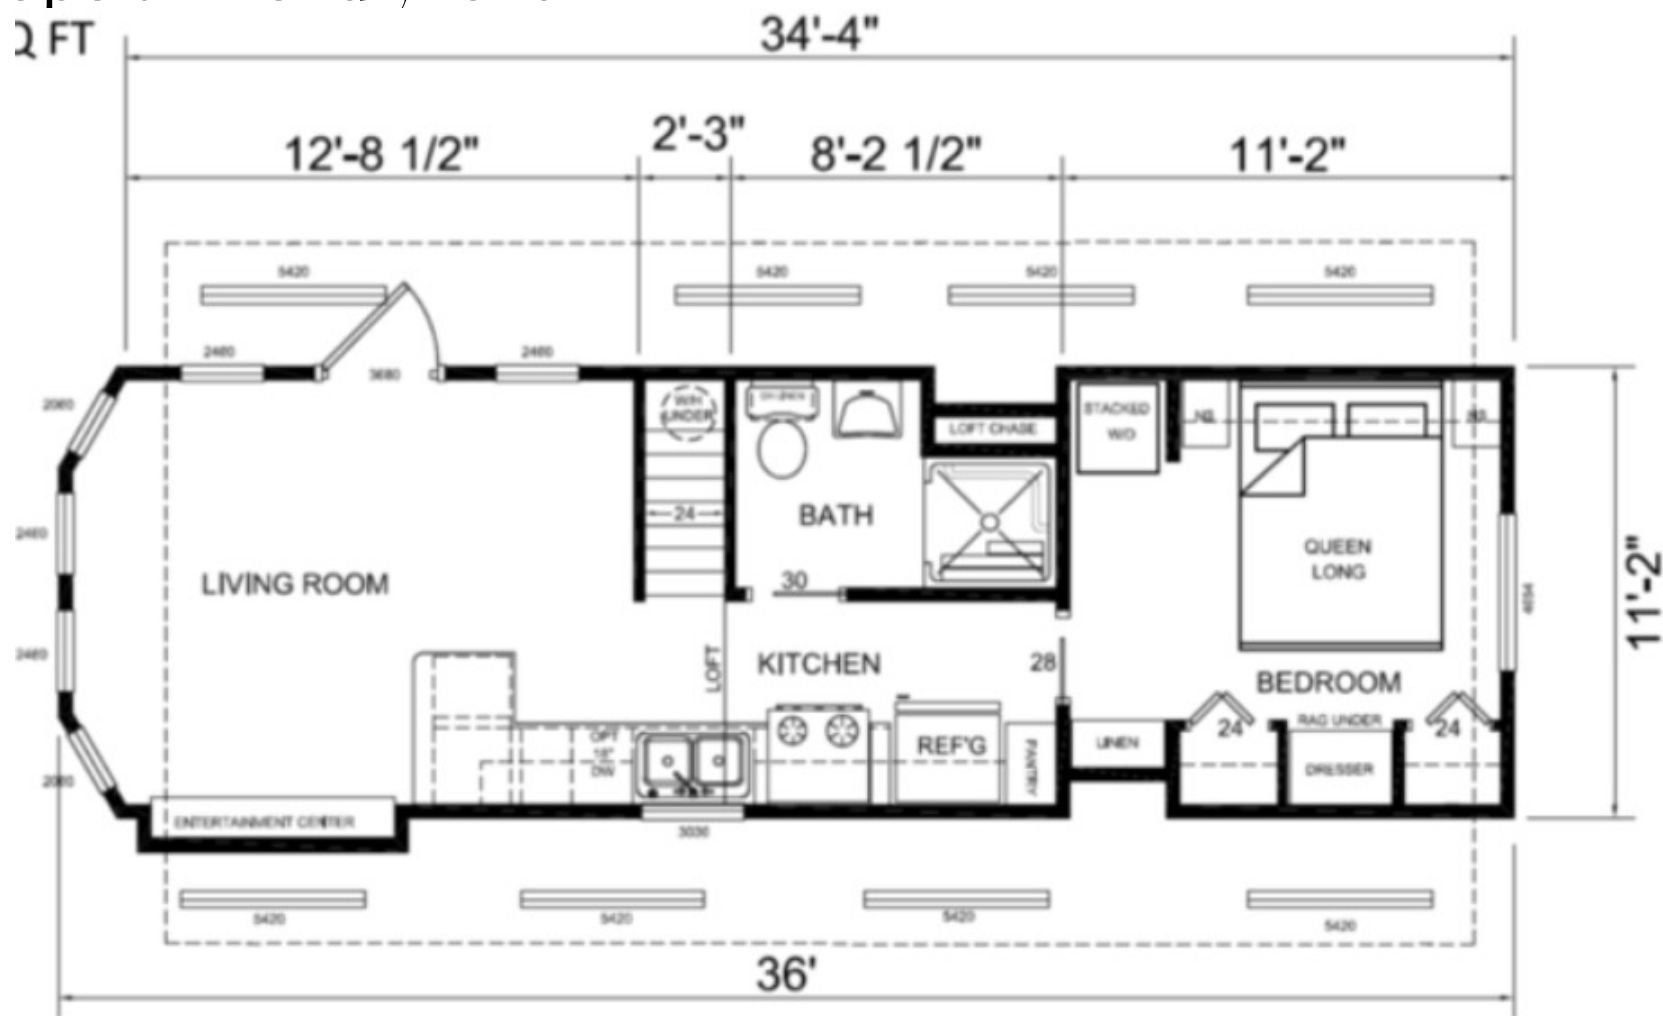

Pope's Friendly 519

view our display models at 1201 U.S. Hwy. 175 W. Athens, TX 75751

(903) 292-5172

www.rrcathens.com

MHDRET00036207/IHB1526

**Recreational
Resort Cottages
and cabins**