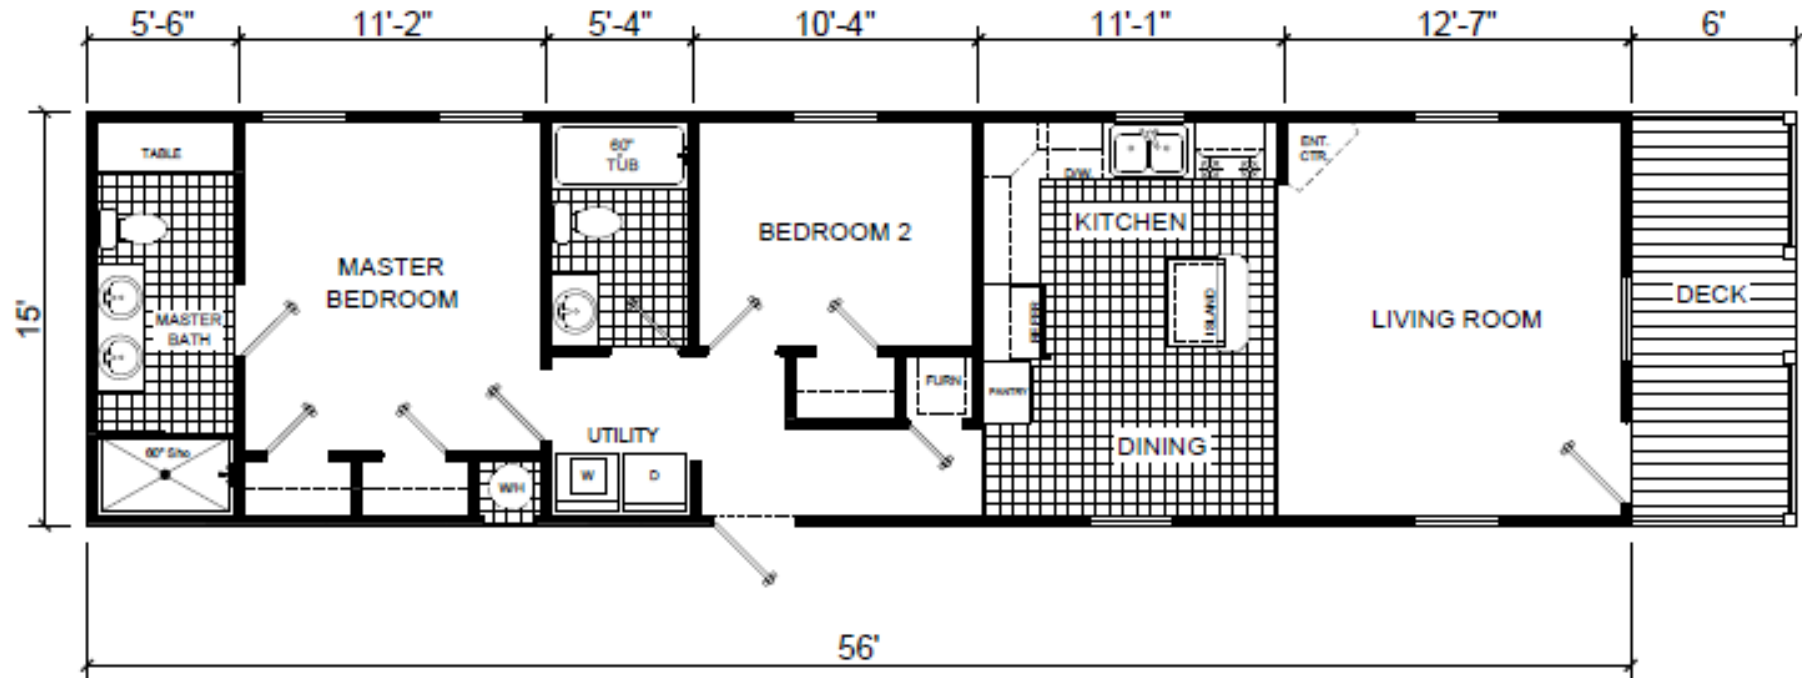

# The San Saba 645FD

900 SQFT

view our display models at 1201 U.S. Hwy. 175 W. Athens, TX 75751

**(903) 292-5172**

**[www.rrcathens.com](http://www.rrcathens.com)**

MHDRET00036207/IHB1526