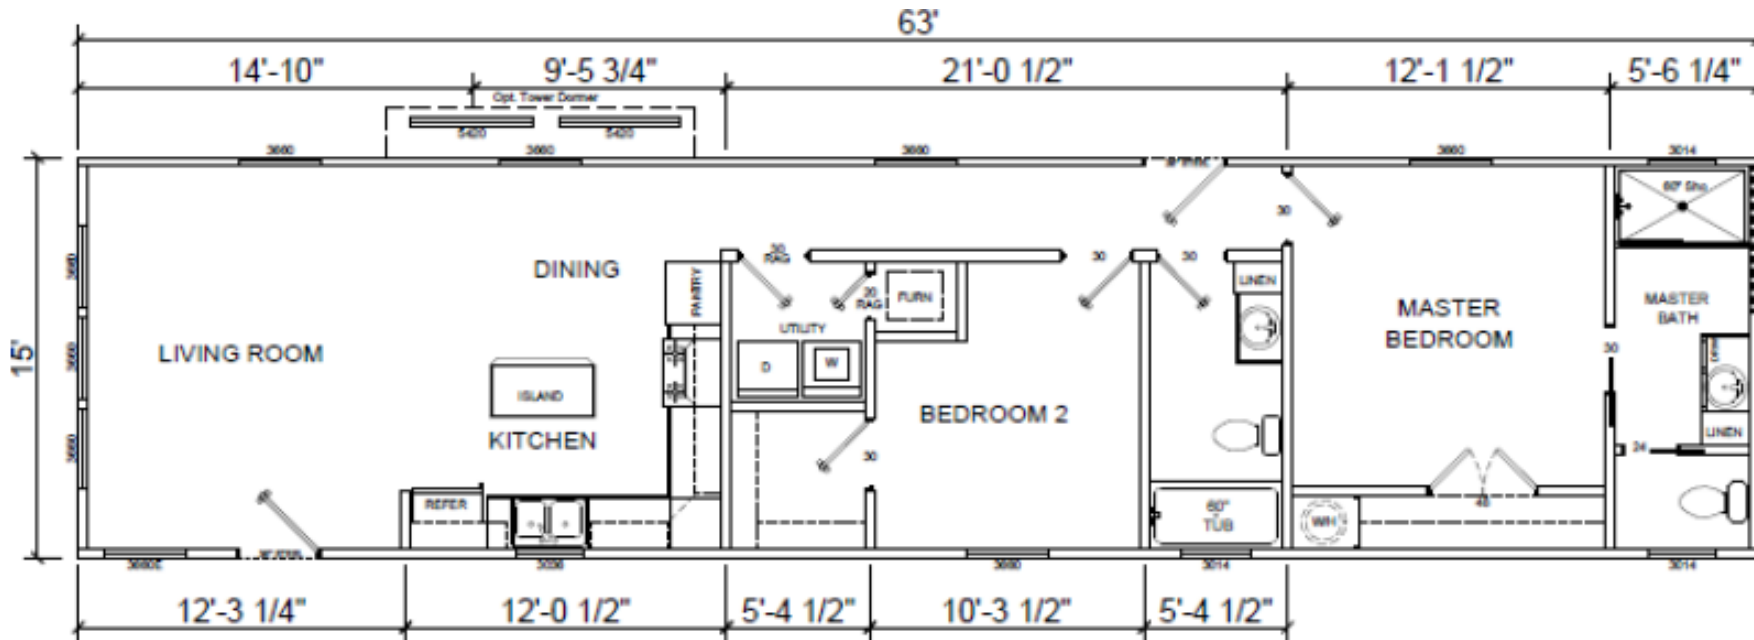

647

945 SQFT

**Recreational
Resort Cottages
and cabins**

view our display models at 1201 U.S. Hwy. 175 W. Athens, TX 75751

(903) 292-5172

www.rrcathens.com

MHDRET00036207/IHB1526