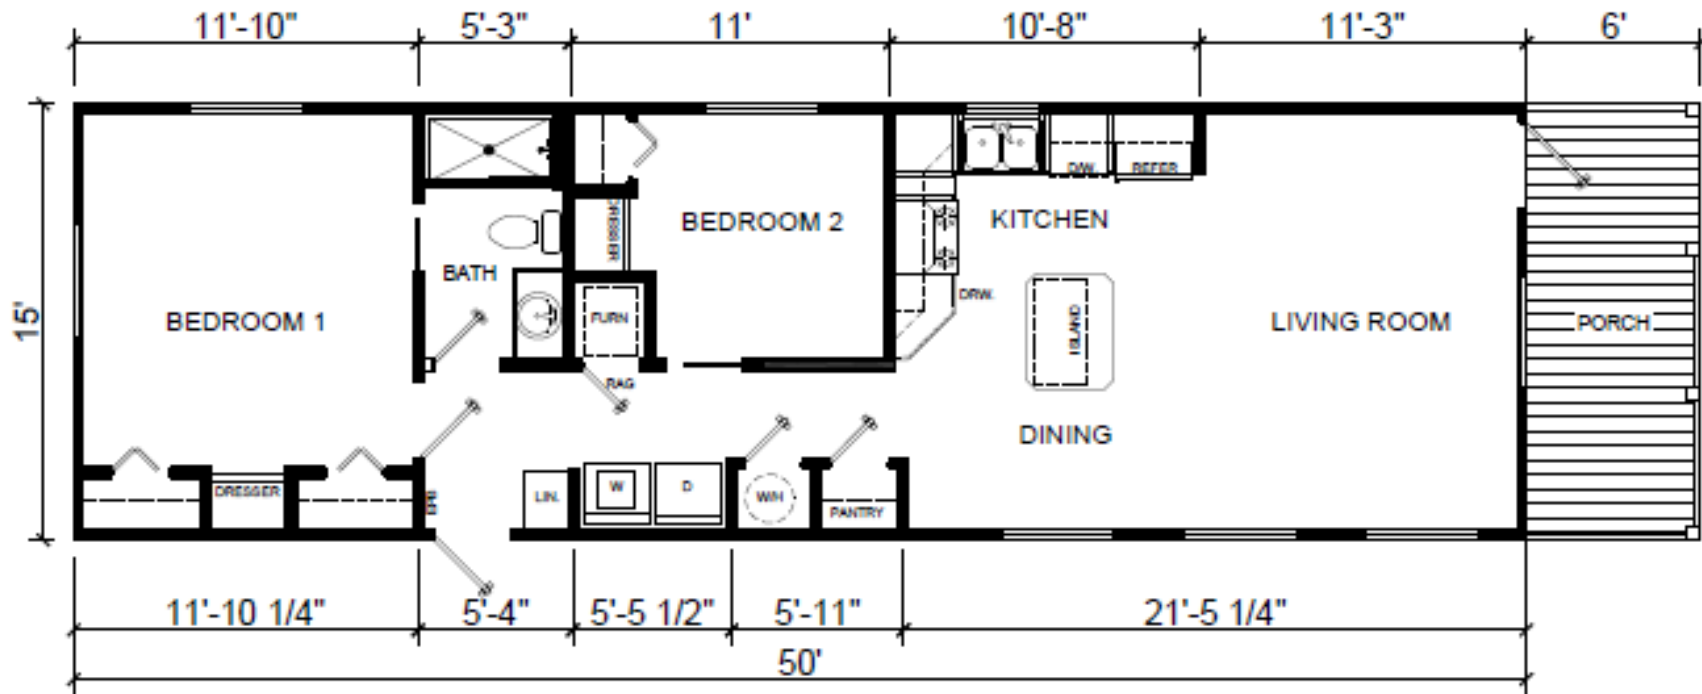

The TimberRidge 641

750 SQFT

Recreational
Resort Cottages
and cabins

view our display models at 1201 U.S. Hwy. 175 W. Athens, TX 75751

(903) 292-5172

www.rrcathens.com

MHDRET00036207/IHB1526