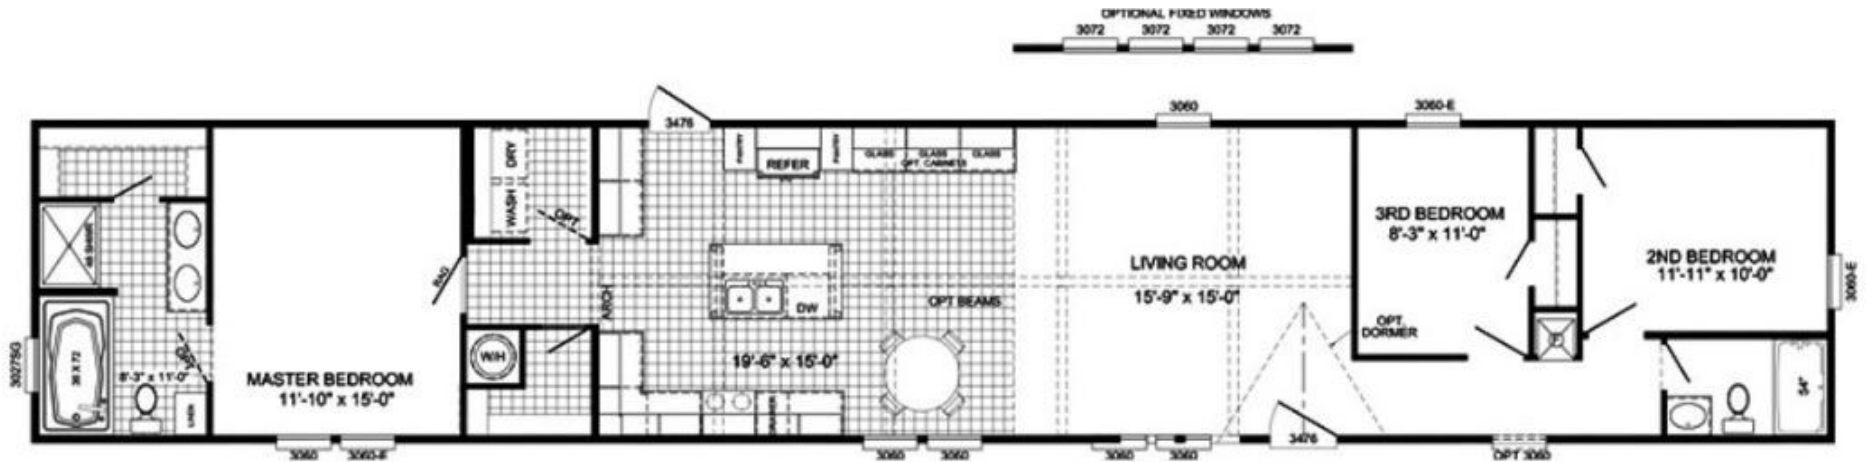

# BURNETT

1140 SQFT

view our display models at 1201 U.S. Hwy. 175 W. Athens, TX 75751

**(903) 292-5172**

**[www.rrcathens.com](http://www.rrcathens.com)**

MHDRET00036207/IHB1526