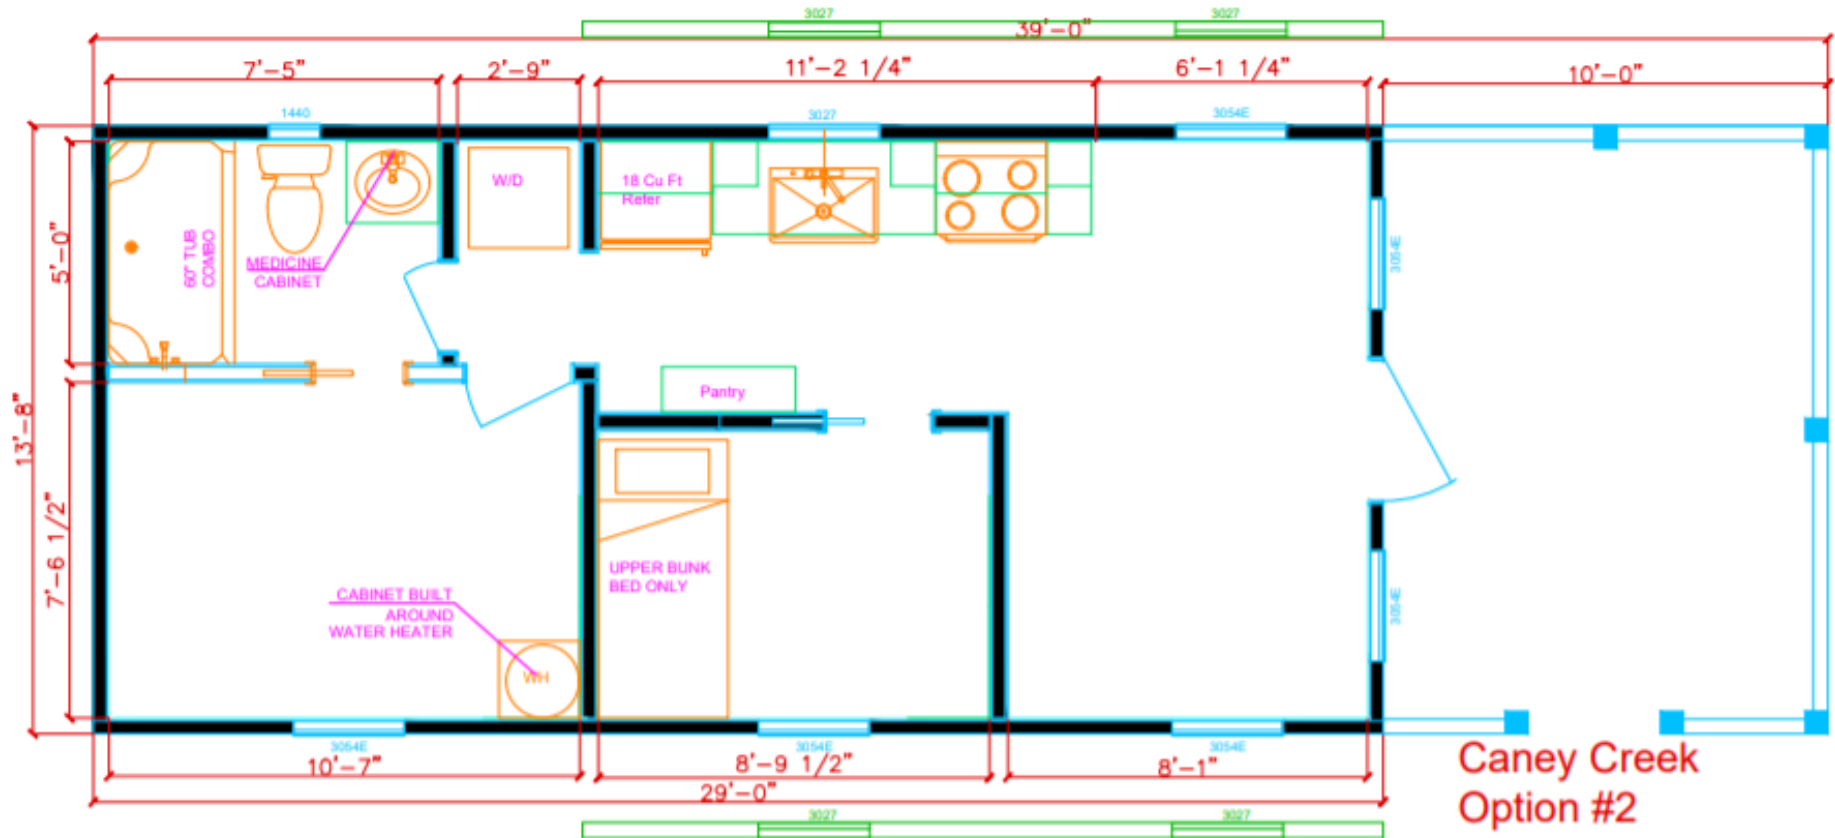

THE CANEY CREEK

399 SQFT

view our display models at 1201 U.S. Hwy. 175 W. Athens, TX 75751

(903) 292-5172

www.rrcathens.com

MHDRET00036207/IHB1526