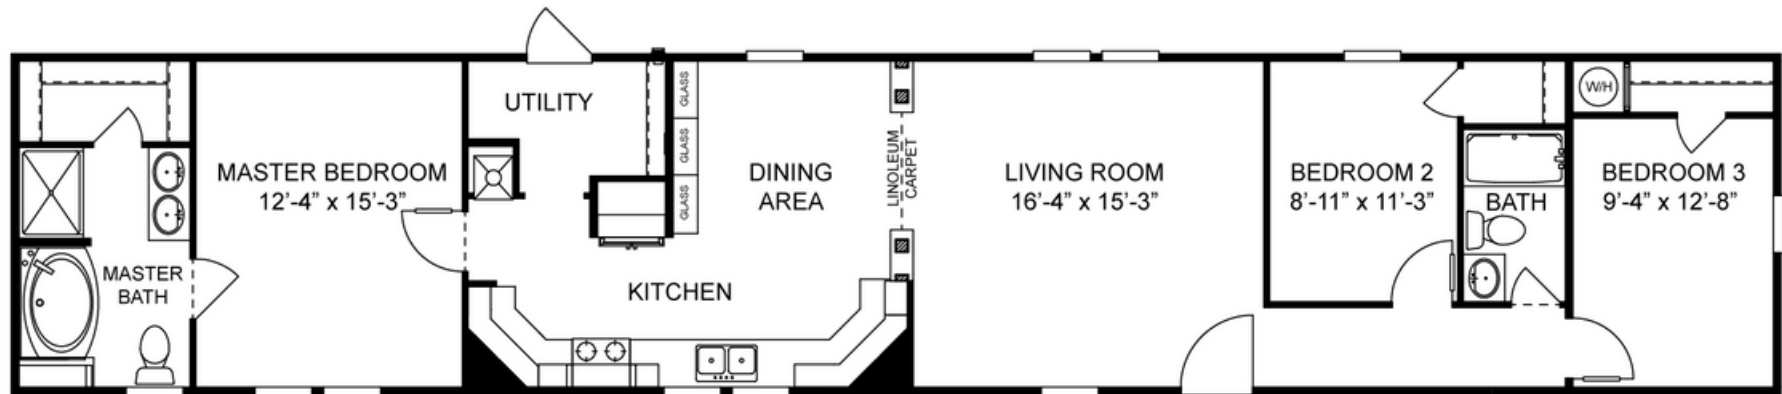

# CHASE

1170 SQFT

**Recreational**  
Resort Cottages  
and cabins

view our display models at 1201 U.S. Hwy. 175 W. Athens, TX 75751

**(903) 292-5172**

**www.rrcathens.com**

MHDRET00036207/IHB1526