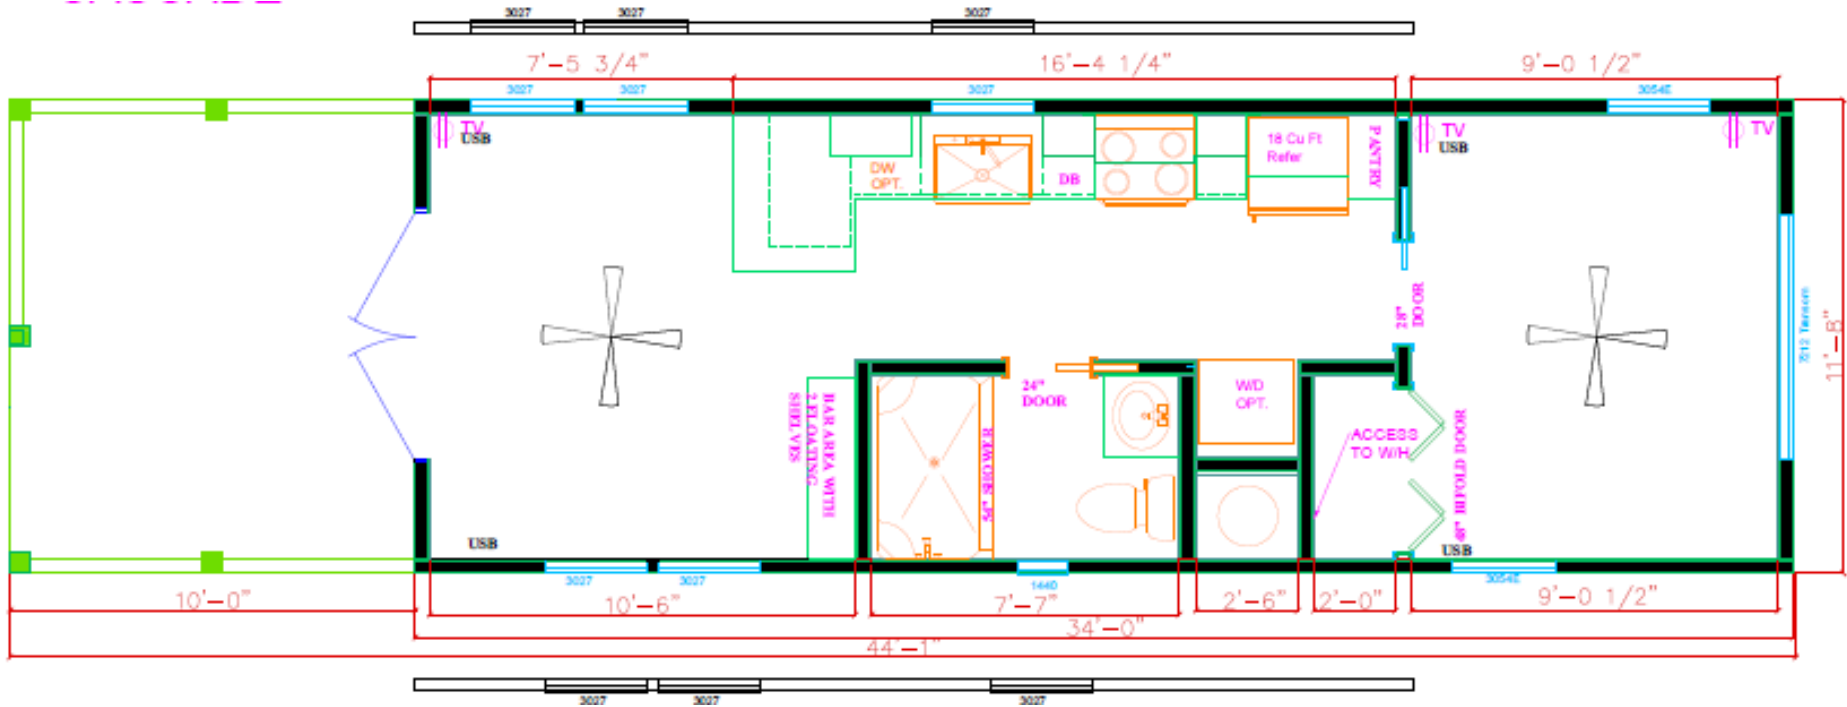

# CASCADE

399 SQFT

view our display models at 1201 U.S. Hwy. 175 W. Athens, TX 75751

(903) 292-5172

[www.rrcathens.com](http://www.rrcathens.com)

MHDRET00036207/IHB1526