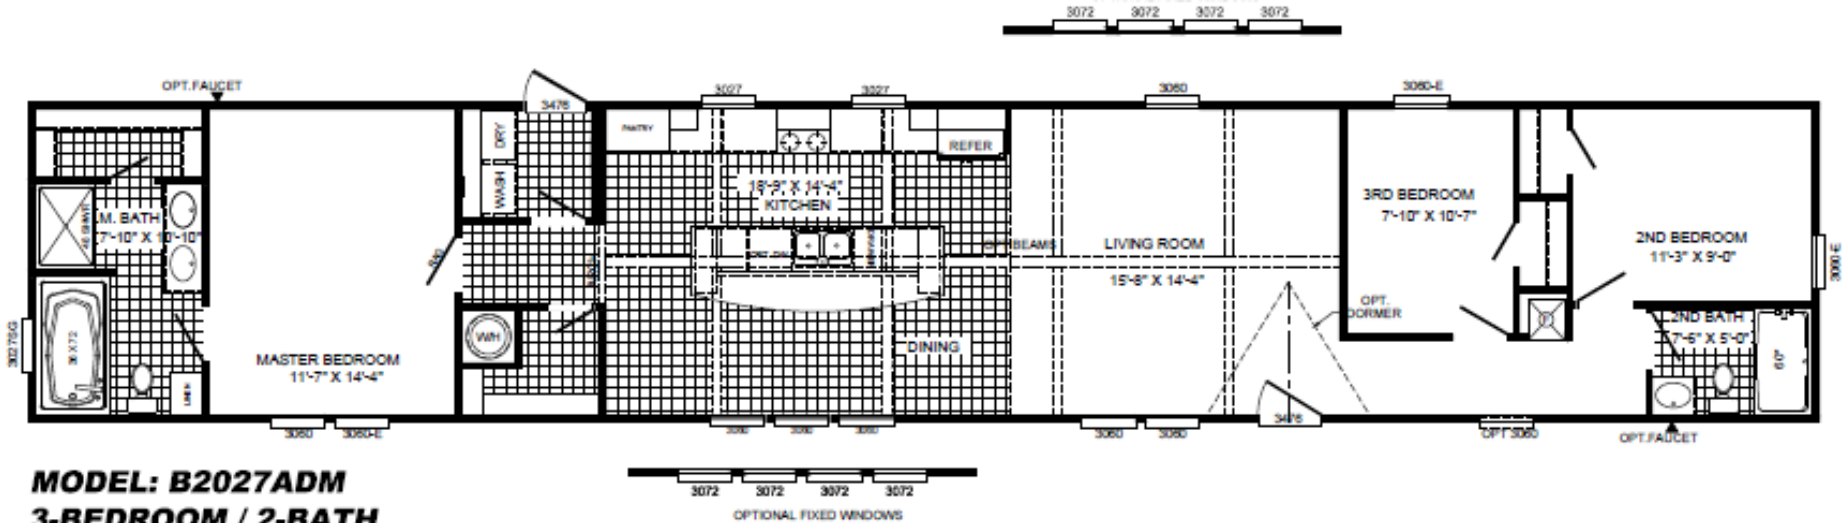

# THE DEWEY

## 1260 SQFT

**MODEL: B2027ADM**  
**3-BEDROOM / 2-BATH**  
**16x88 - Approx. 1260 Sq. Ft.**

view our display models at 1201 U.S. Hwy. 175 W. Athens, TX 75751

**(903) 292-5172**  
**www.rrcathens.com**

MHDRET00036207/IHB1526