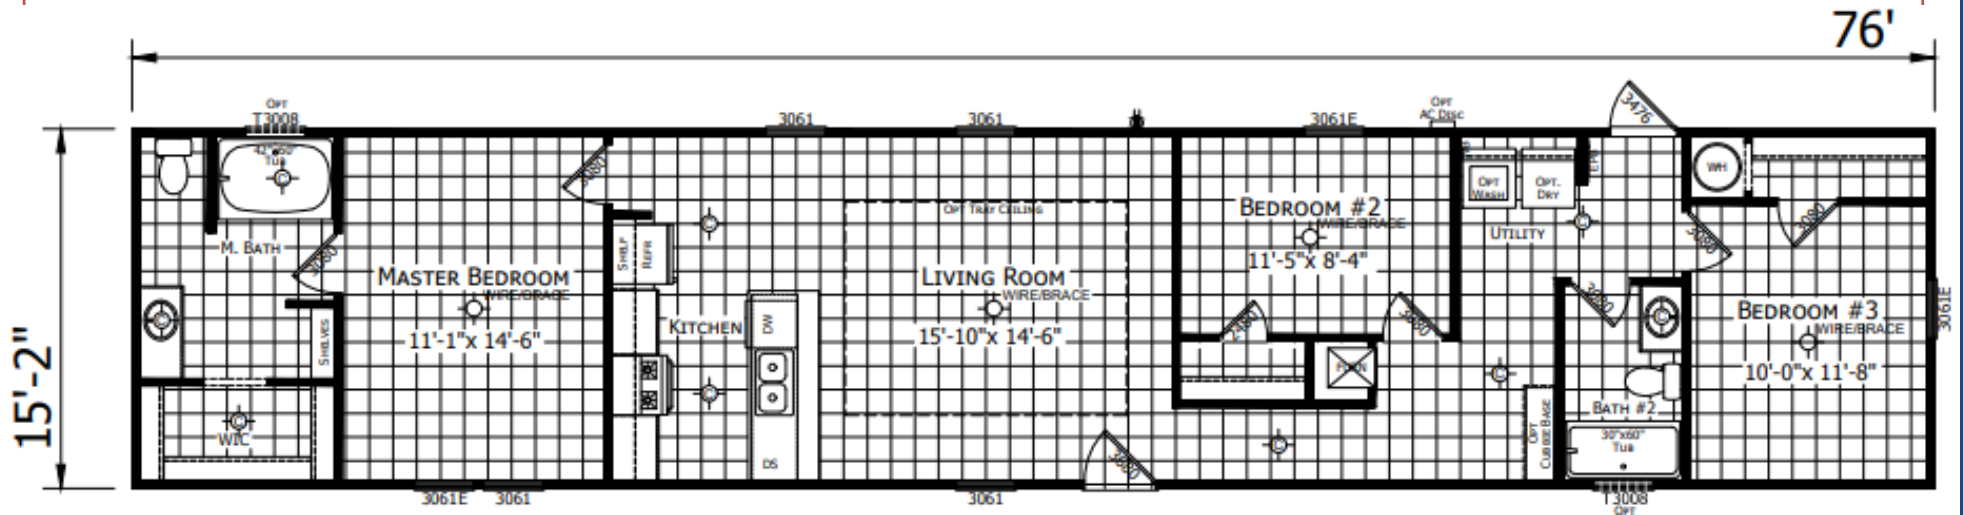

MANNING

1153 sqft

Recreational
Resort Cottages
and cabins

view our display models at 1201 U.S. Hwy. 175 W. Athens, TX 75751

(903) 292-5172

www.rrcathens.com

MHDRET00036207/IHB1526