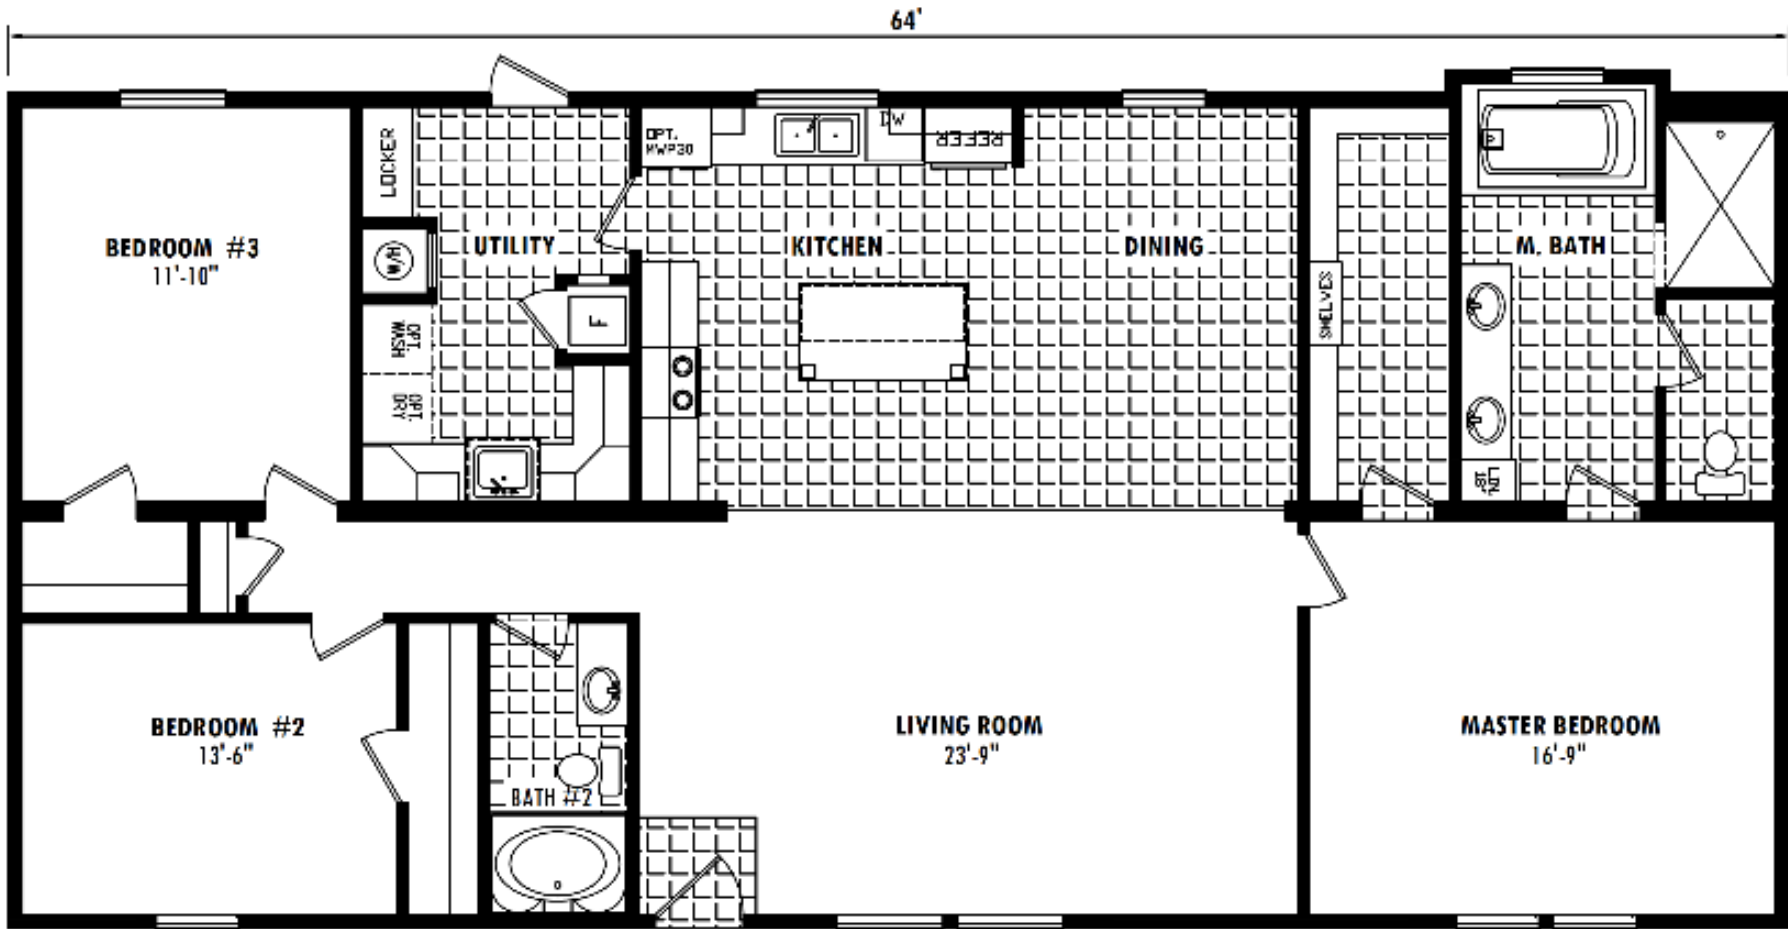

Monroe 1920 Sqft

view our display models at 1201 U.S. Hwy. 175 W. Athens, TX 75751

(903) 292-5172

www.rrcathens.com

MHDRET00036207/IHB1526

Recreational
Resort Cottages
and cabins