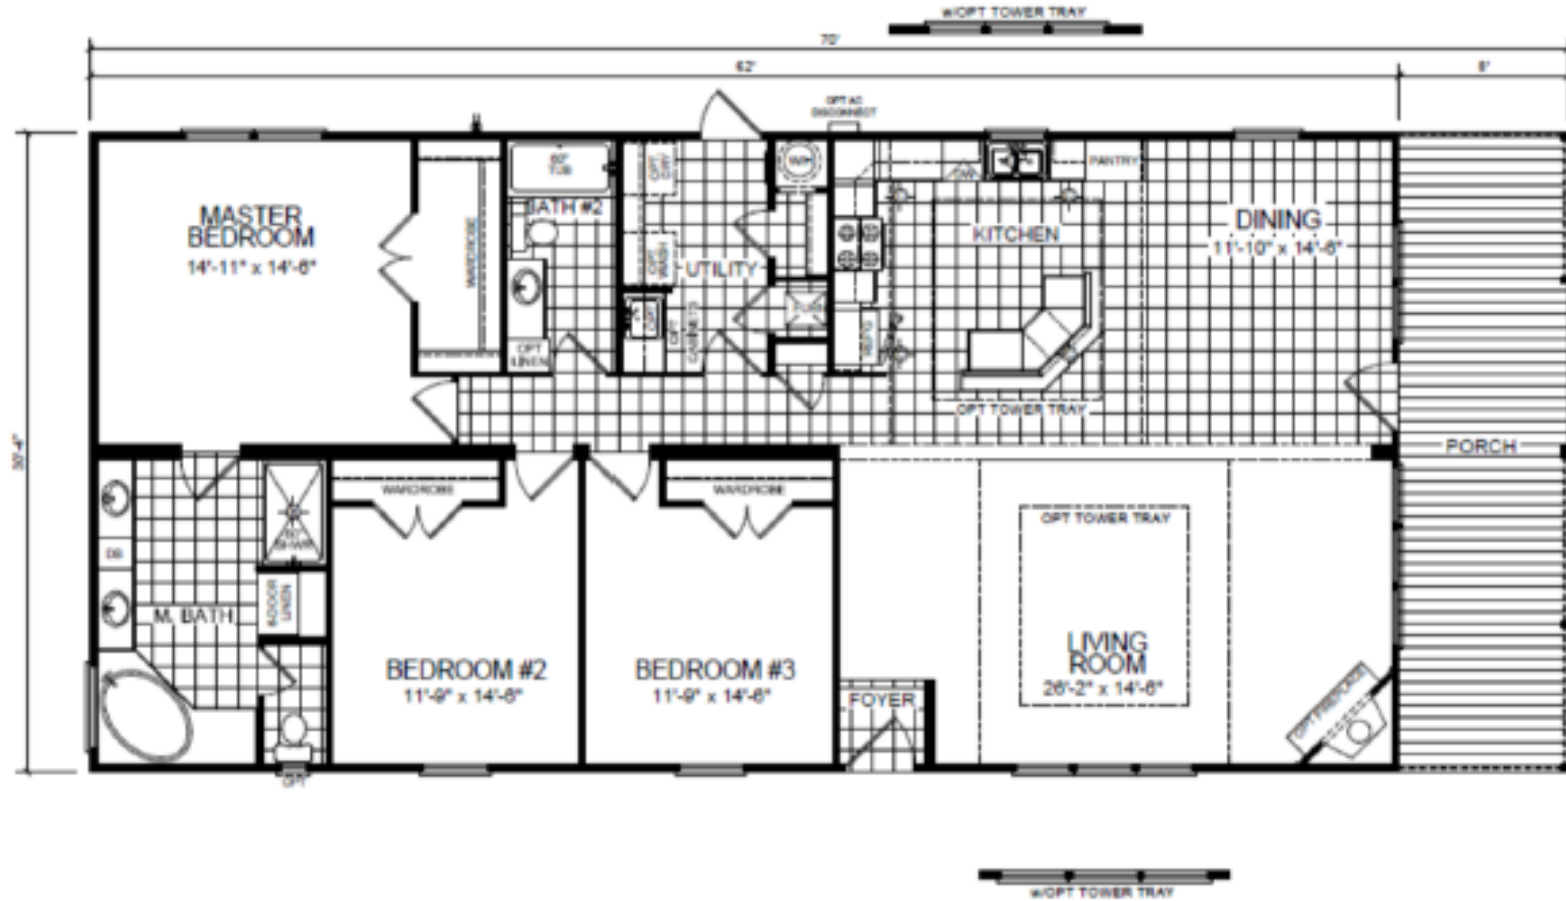

PMC: 901 Alpine

1860 SQ FT

view our display models at 1201 Highway 175 West, Athens, Texas 75751

469-340-6029

www.rrcathens.com

MHDRET00036207/IHB1526