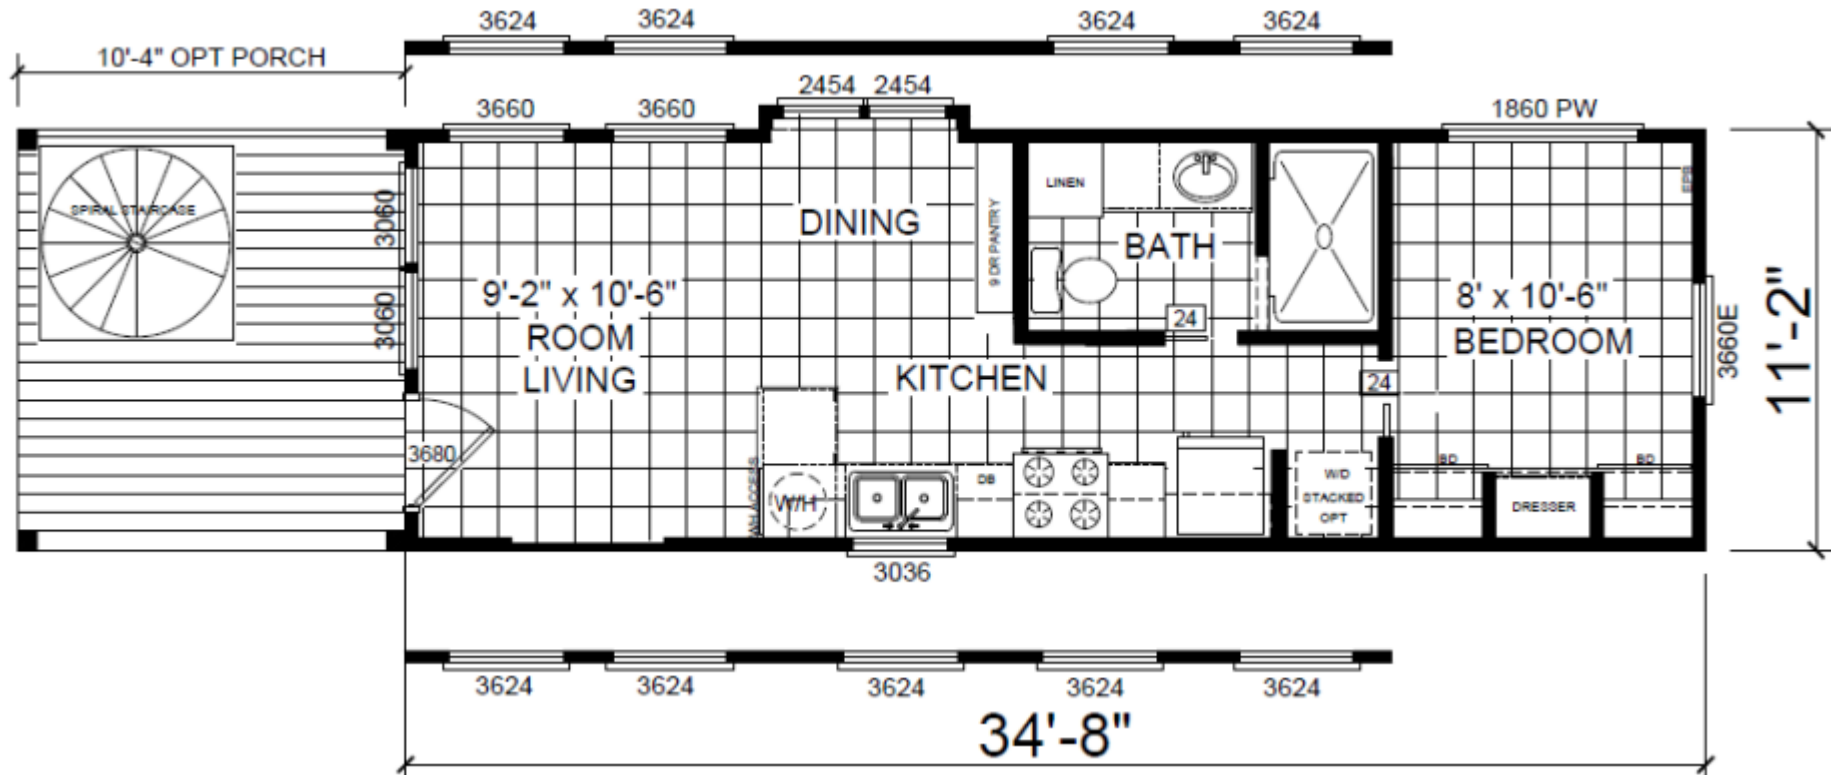

ROOFTOP TERRACE

399 SQFT

view our display models at 1201 U.S. Hwy. 175 W. Athens, TX 75751

(903) 292-5172

www.rrcathens.com

MHDRET00036207/IHB1526