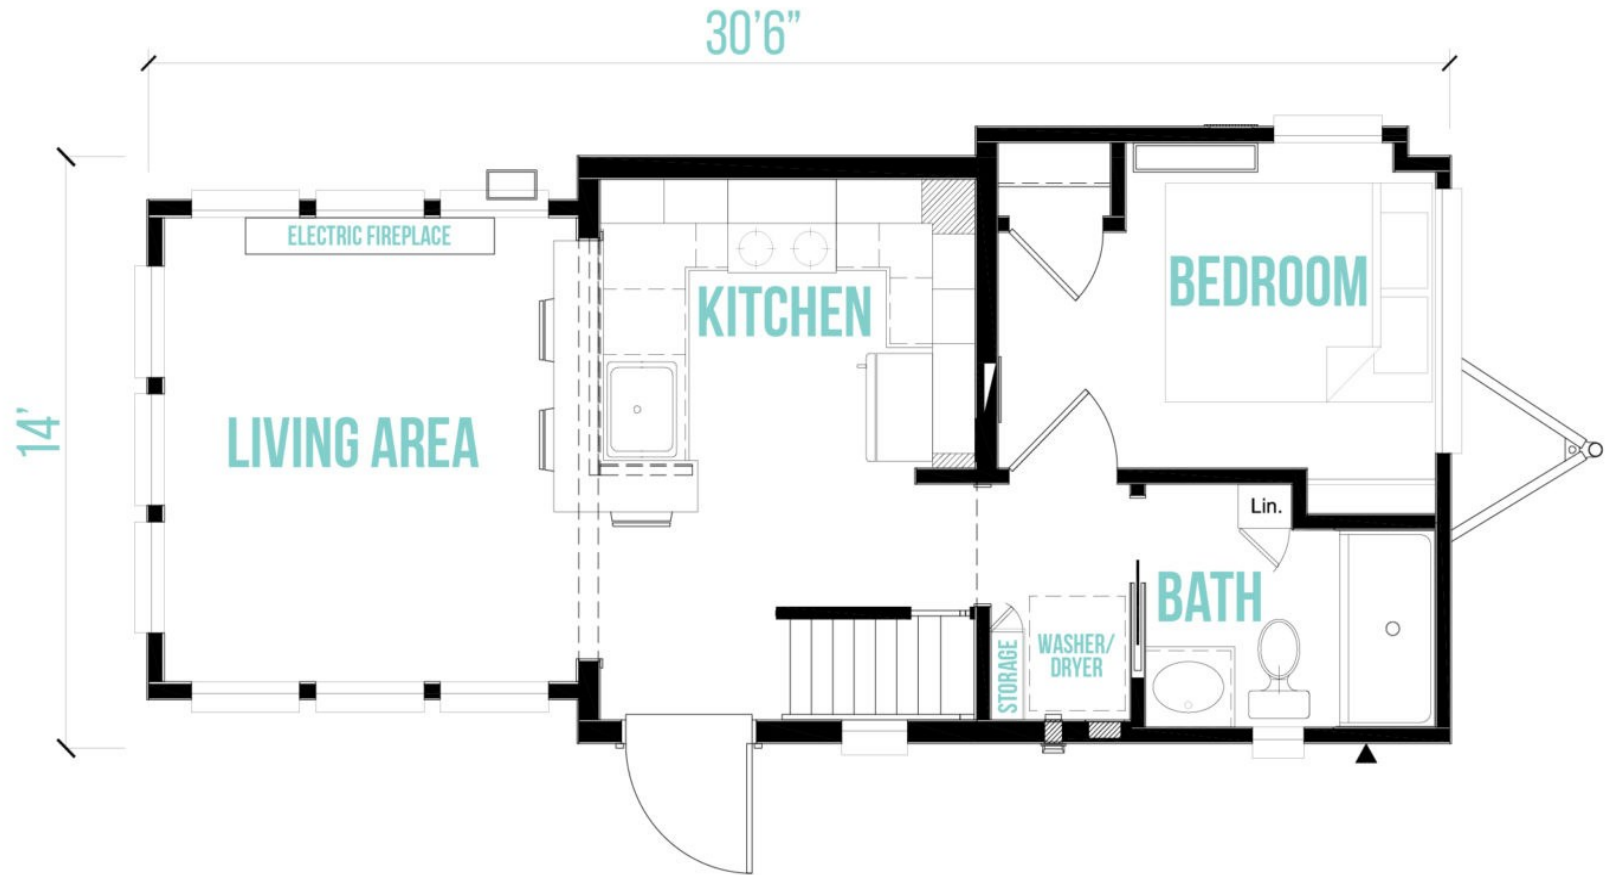

SEDONA—LS-109

399 SQFT

view our display models at 1201 U.S. Hwy. 175 W. Athens, TX 75751

(903) 292-5172

www.rrcathens.com

MHDRET00036207/IHB1526

Recreational
Resort Cottages
and cabins