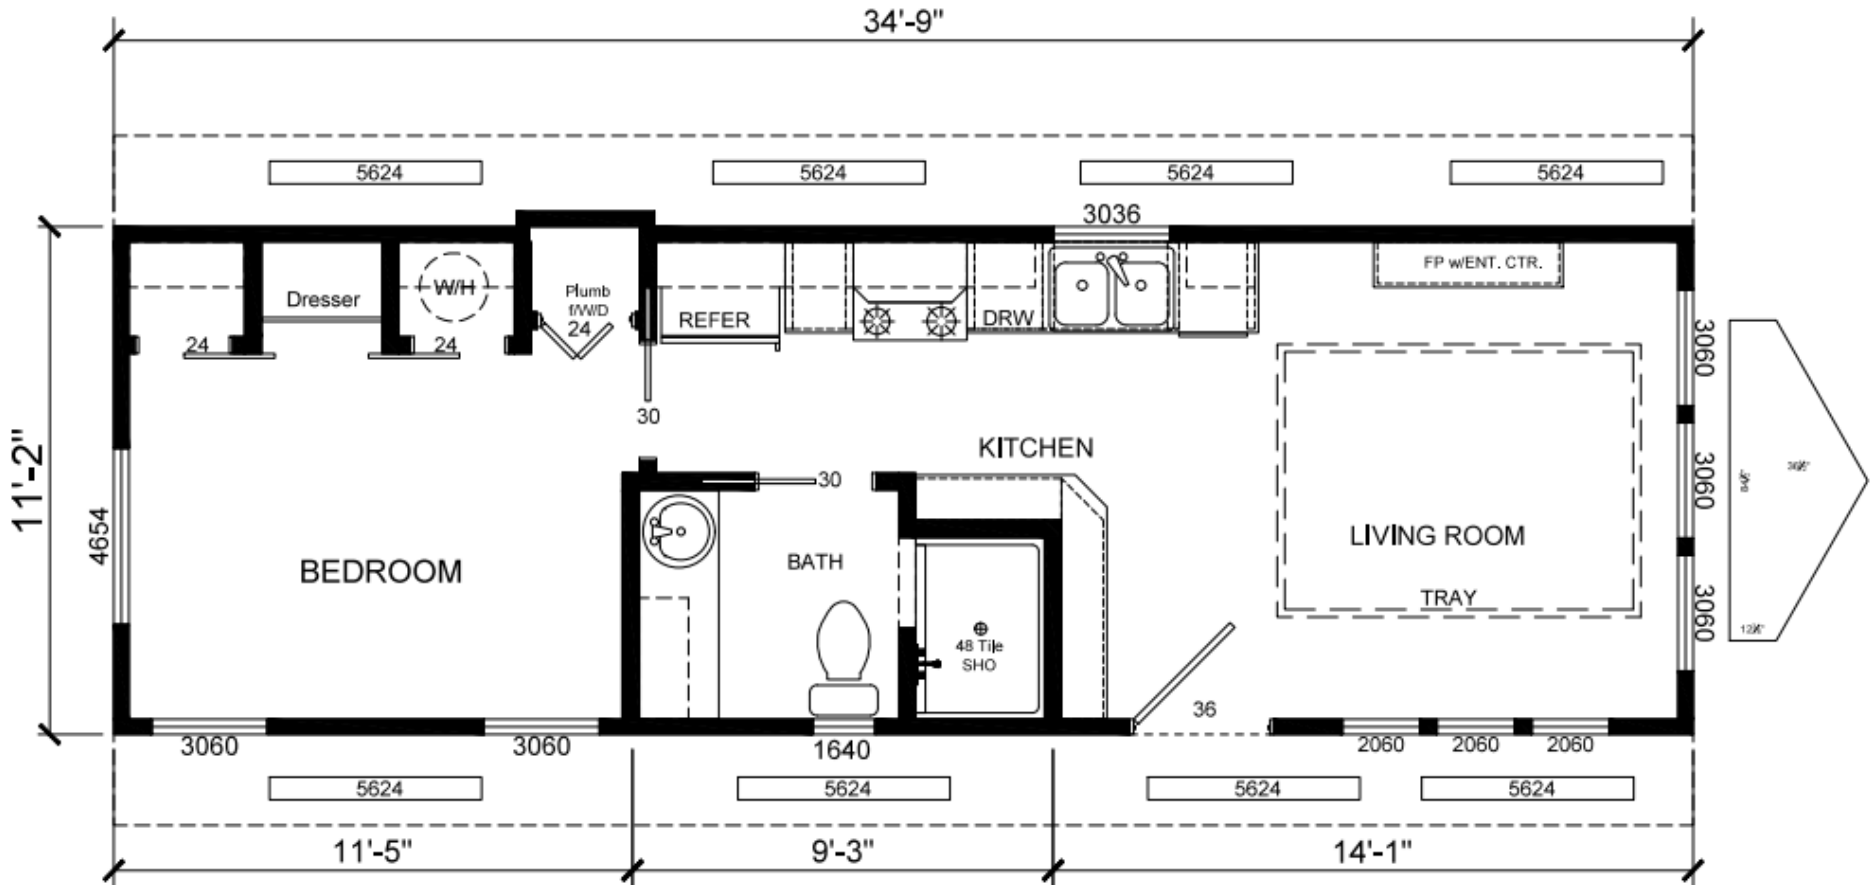

SKYVIEW

399 SQFT

view our display models at 1201 U.S. Hwy. 175 W. Athens, TX 75751

(903) 292-5172

www.rrcathens.com

MHDRET00036207/IHB1526

Recreational
Resort Cottages
and cabins