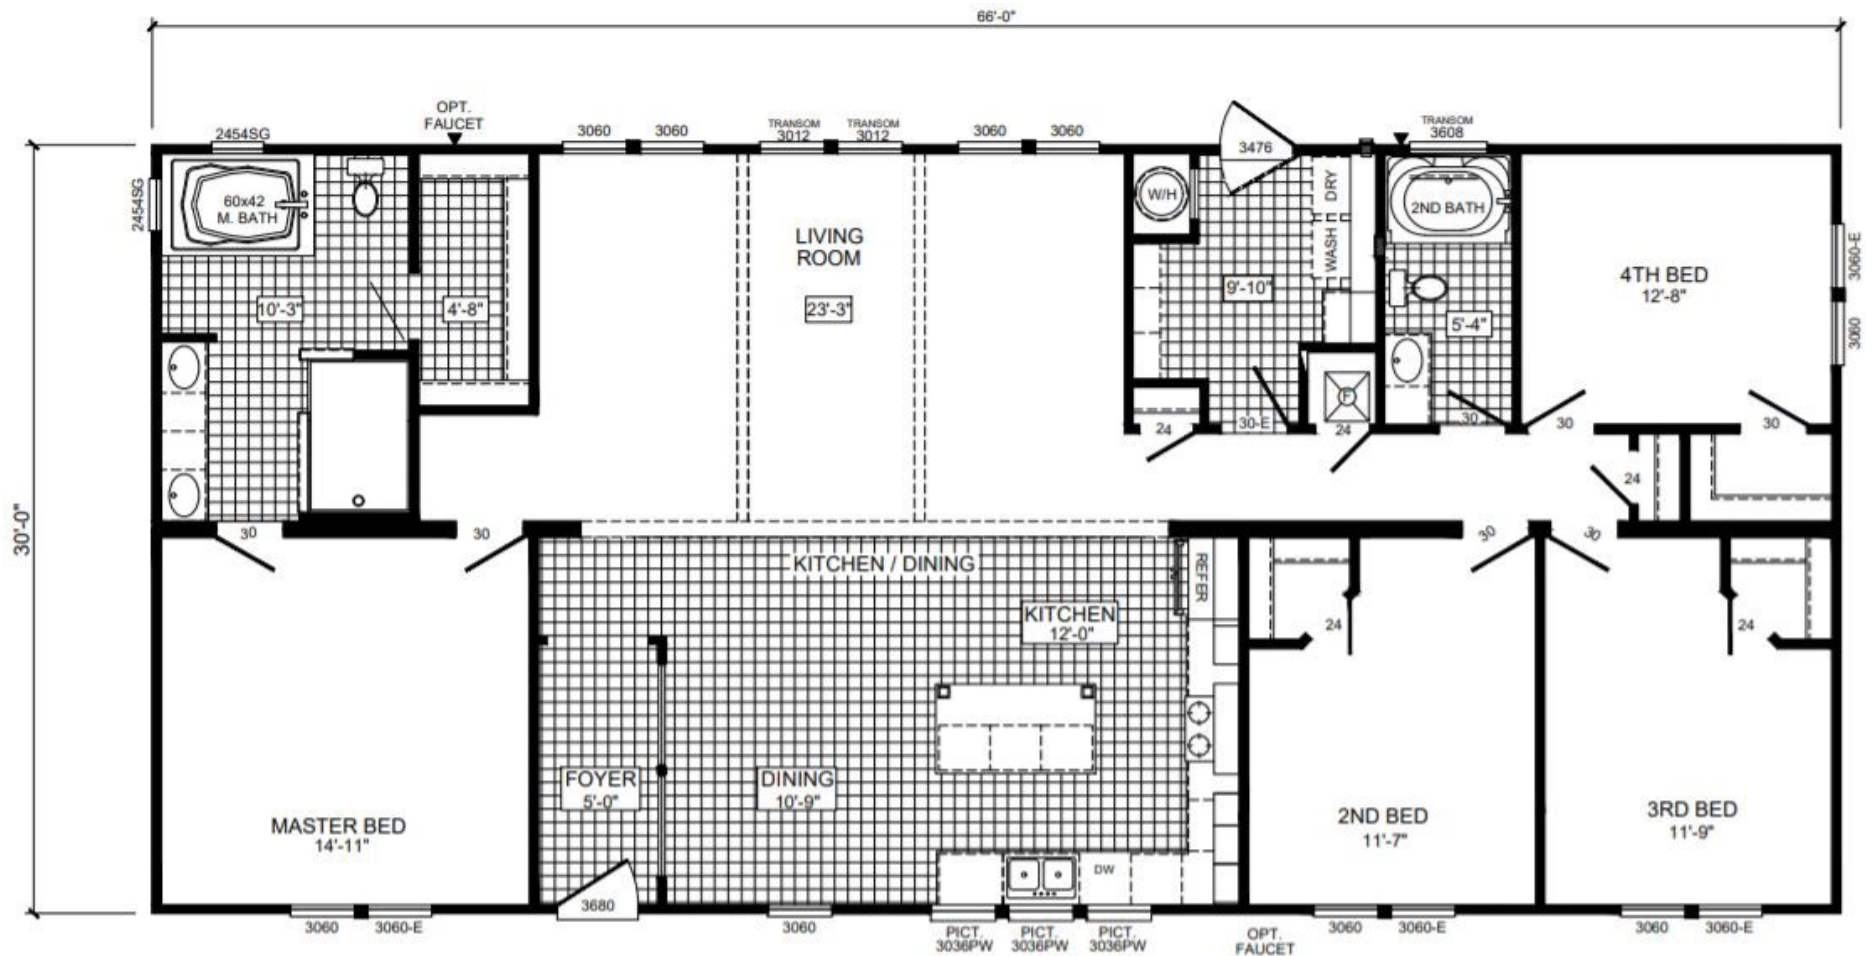

SUMNER 4 BR 2040 SQFT

view our display models at 1201 U.S. Hwy. 175 W. Athens, TX 75751

(903) 292-5172

www.rrcathens.com

MHDRET00036207/IHB1526