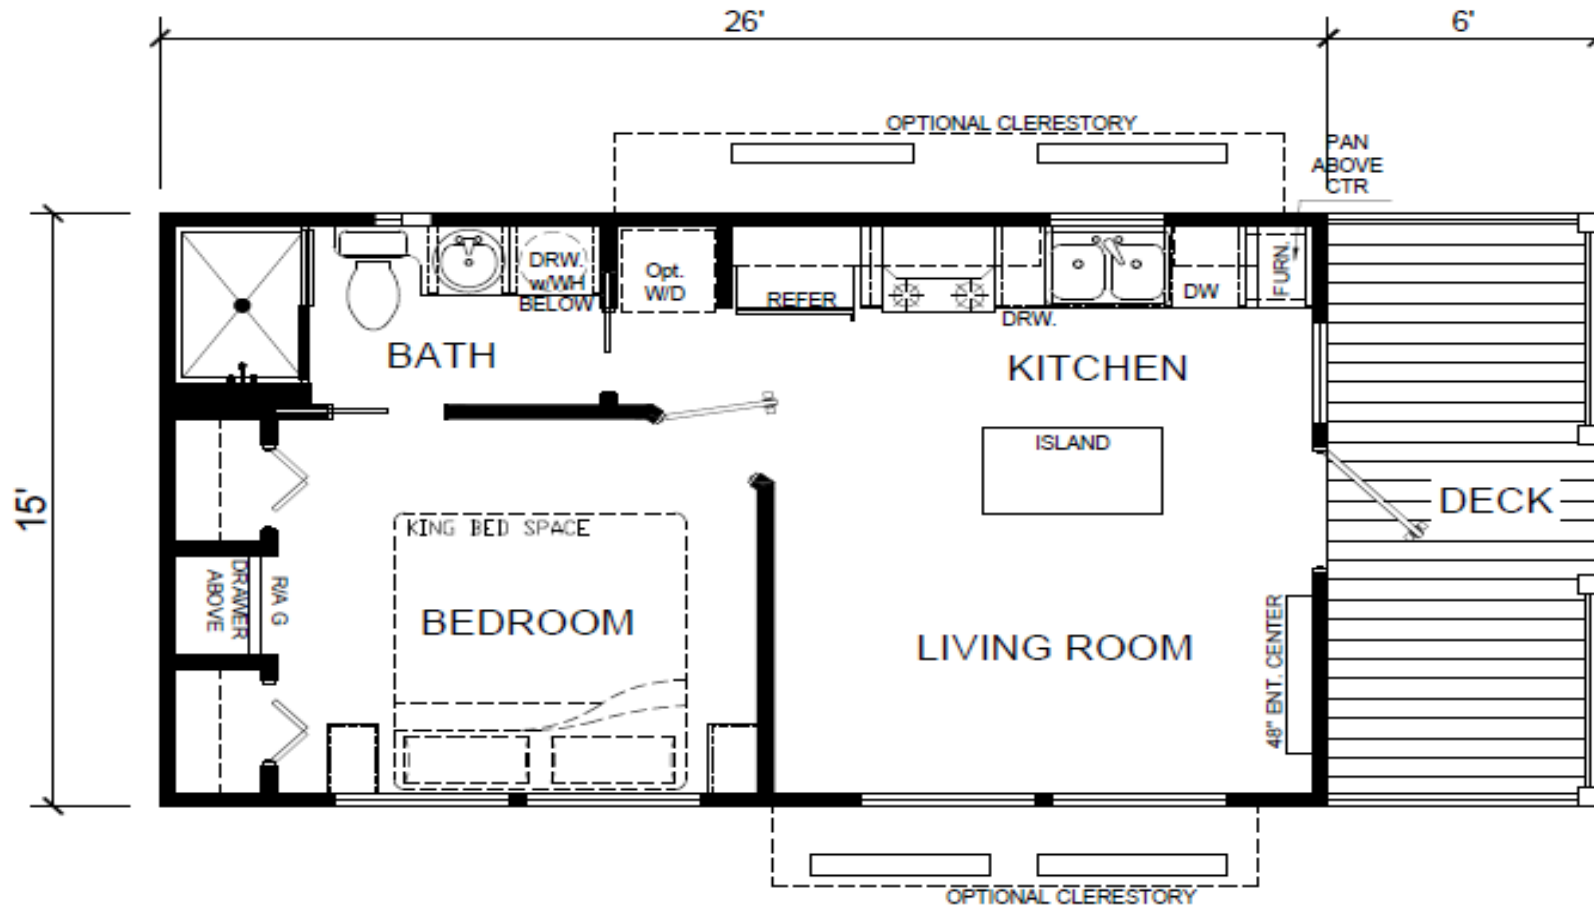

TUMBLEWEED

399 SQ FT

**Recreational
Resort Cottages
and cabins**

view our display models at 1201 U.S. Hwy. 175 W. Athens, TX 75751

(903) 292-5172

www.rrcathens.com

MHDRET00036207/IHB1526