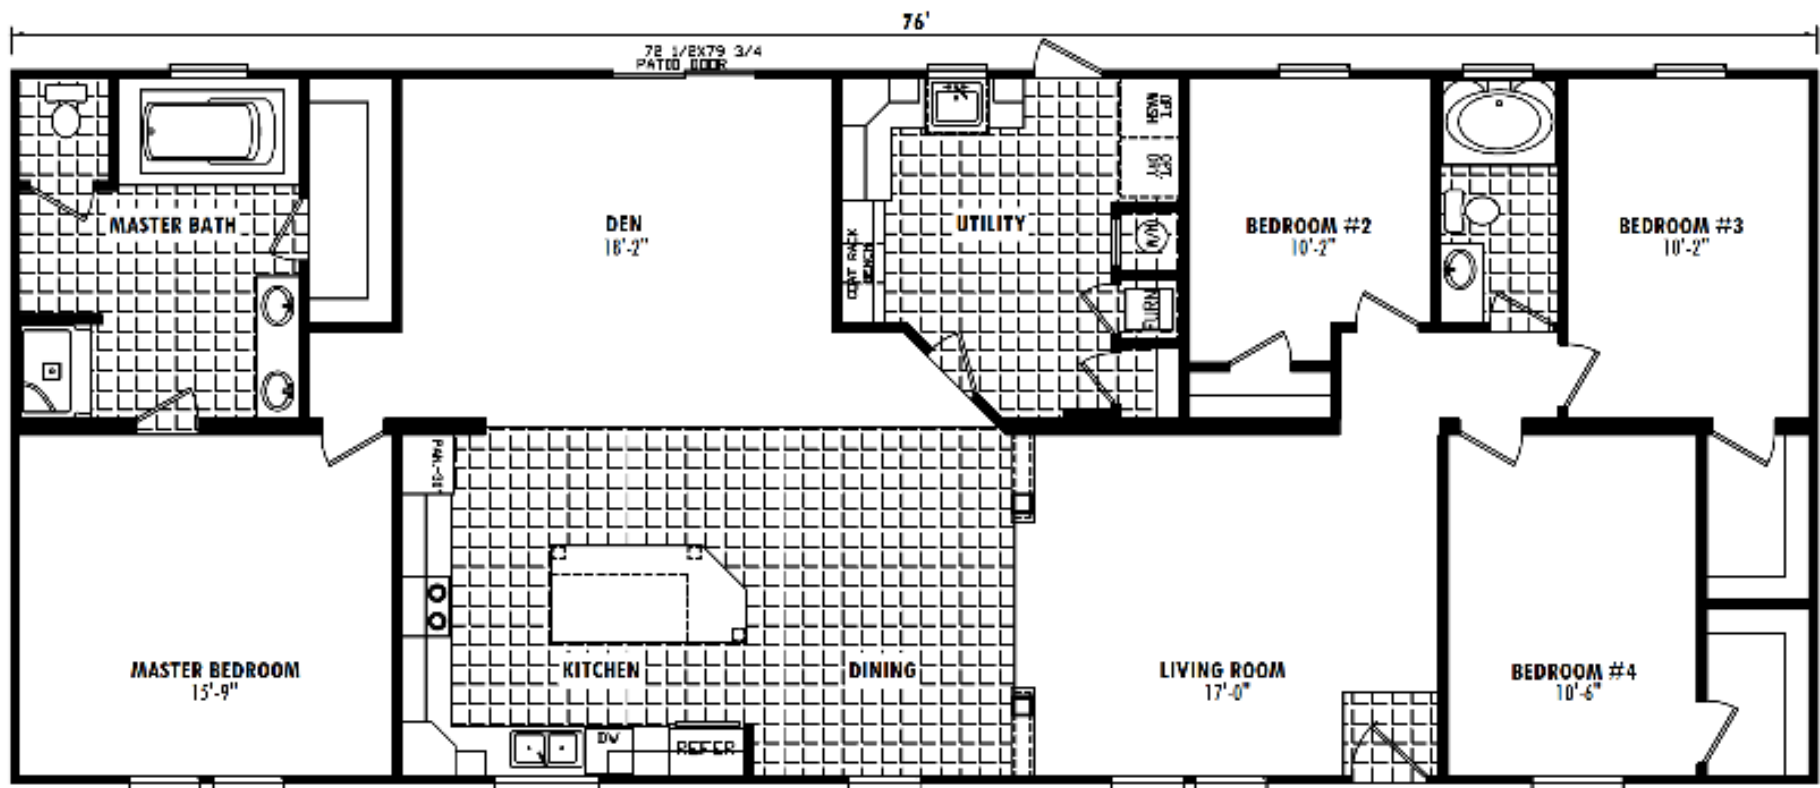

Hayes

2280 sqft

view our display models at 1201 U.S. Hwy. 175 W. Athens, TX 75751

(903) 292-5172

www.rrcathens.com

MHDRET00036207/IHB1526

Recreational
Resort Cottages
and cabins