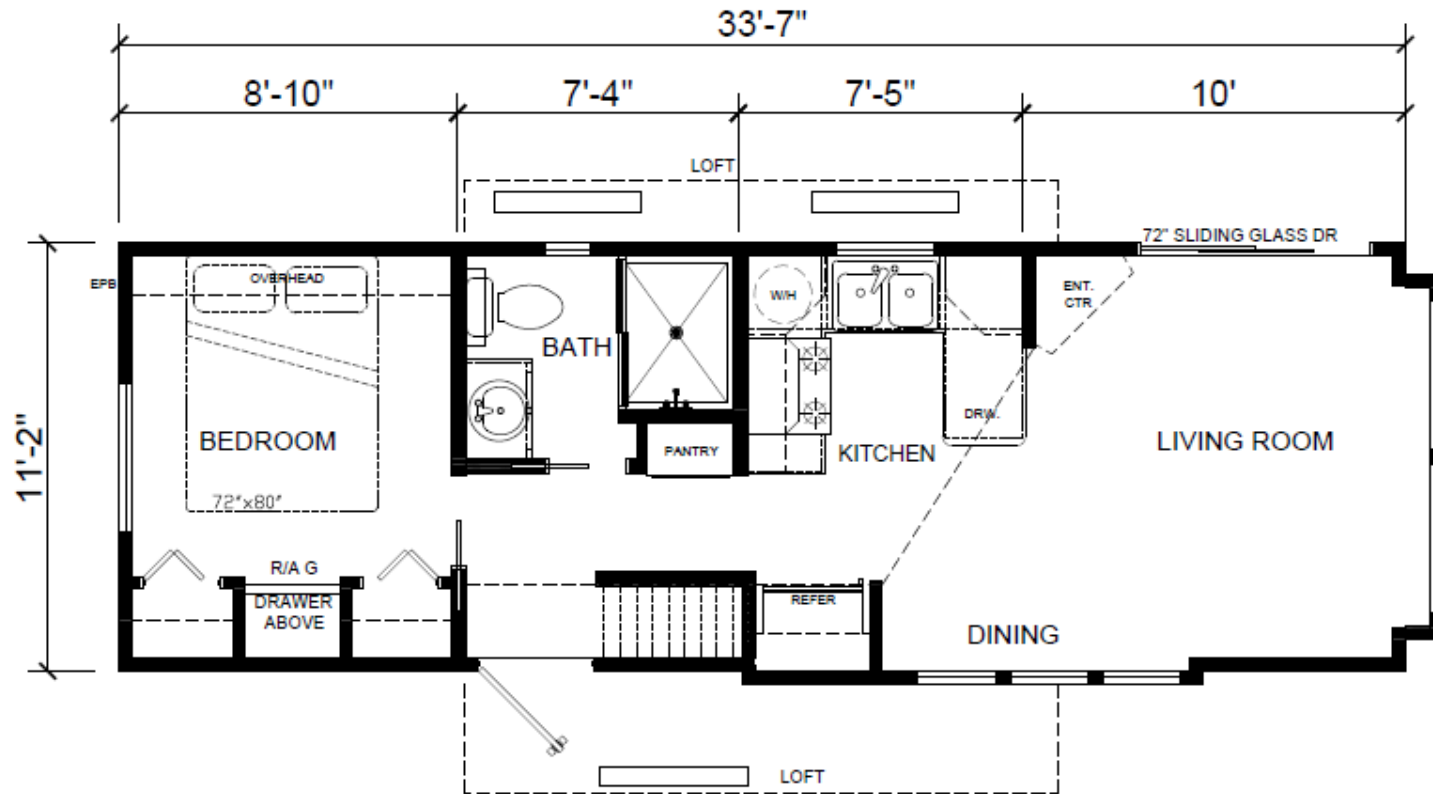

# The JT-508

399  
Sqft

**Recreational**  
Resort Cottages  
and cabins

view our display models at 1201 U.S. Hwy. 175 W. Athens, TX 75751

**(903) 292-5172**

**www.rrcathens.com**

MHDRET00036207/IHB1526